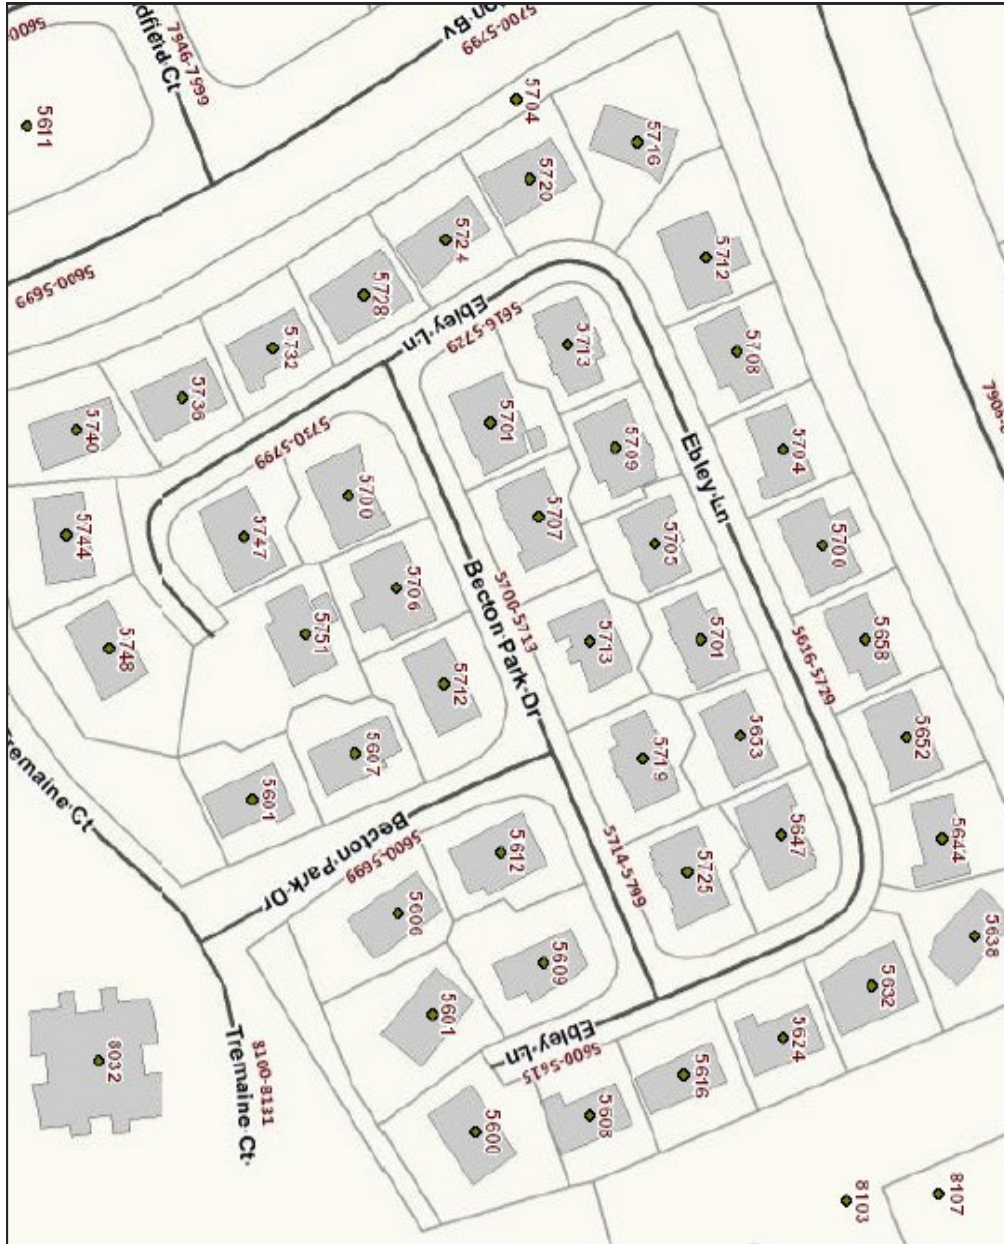

Becton Park Neighborhood Directory

Revised: January 2024

Becton Park Map in Color

Neighborhood/City Services Information

Regular trash pick up	Every Mondays	
Recycling pick up	Every other Monday	
Yard waste pick up	Every Mondays	
Bulk trash pick up	City of Charlotte Solid Waste	311
City of Charlotte Neighborhood inspector		311

Assistant Community Manager:
 Verla Decker BectPark@ciramail.com

Becton Park Map in Black and White

Becton Park Homeowners / Residents

<u>Home Address</u>	<u>Homeowner Name</u>	<u>Purchase Year</u>
5601 Becton Park Drive	Gerald McCauley Erna McCauley	1990
5606 Becton Park Drive	Vanessa Coles	1999
5607 Becton Park Drive	Susie Ivey	2013
5612 Becton Park Drive	Cody Arnold	2022
5700 Becton Park Drive	Tiyasha DeCosta	2000
5701 Becton Park Drive	Margaret Plyler	1989
5706 Becton Park Drive	Behrouz Ashrafi	2017
5707 Becton Park Drive	Tricha Peterson	1989
5712 Becton Park Drive	Steven Cunningham	2001
5713 Becton Park Drive	Damian Rodriguez	2012
5719 Becton Park Drive	Kevin Wetmore	2013
5725 Becton Park Drive	Tricon American Homes	2021
5600 Ebley Lane	Dennis Pinchback Daphne Pinchback	2009
5601 Ebley Lane	Chad Jarrell Jessica Jarrell	2011